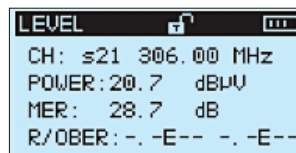

C1200 DVB-C Meter

Key Benefit

- Analog TV Analysis: Level, Tilt, C/N, Scan and Trunk Voltage
- Digital TV Analysis: Power Level, MER and BER
- 128x64 backlit LCD screen
- Li-ion battery provides >4 hrs. operation
- Upgrade software and edit channel plans easily via USB interface

The C1200 DVB-C Meter is specially designed for installation and field technicians seeking to quickly ensure the quality of digital and analog cable services. With a streamlined design and simple user interface, the C1200 offers the most cost-effective choice for a variety of applications.

Specifications

Analog CATV	
Frequency Range	5~1200MHz
Level	30~120dBuV
Accuracy	±2.0dB
RBW	300K
C/N	>50dB
C/N Accuracy	±3.0dB
Others	Channel Scan, Tilt, Trunk Voltage
DVB-C	
Frequency Range	5~1200MHz
Power Level	30 ~ 110dBuV
Power Level Accuracy	±2.0dB
MER	>40
MER Accuracy	±2.0dB
BER	1E-3~1E-9
Modulation Type	16 / 32 / 64 / 128 / 256 QAM (J.83A/C), 64 / 256 QAM (J.83B)
Symbol Rate	1~7 MS/s
Interface	
RF Input	75Ω J Type
AC Adapter	12V/1.2A
USB	Mini-USB
Battery	
Capacity	8.4V/1.6A
Working Time	>4 hours
Charging Time	3 hours
Other Specification	
Dimensions (H×W×D)	153mm x 93mm x 42mm (6.0" x 3.7" x 1.7")
Weight	358g (12.6 oz)

Ordering Information

SKU No.	Description
C1200	Mini Signal Level Meter, 46 MHz ~ 1 GHz, 75Ω or BNC
DS2400-703	2-Prong Power Cord plus Ground (Europe except UK)
308-0022-01	3-Prong Power Cord plus Ground (US)
DS2400-705	3-Prong Power Cord plus Ground (UK)
DS2400-704	3-Prong Power Cord plus Ground (Australia)
C1200-001	English Instruction Manual (hard copy)
SFL10-KK	Toko Type F(f) to F(f) Connector