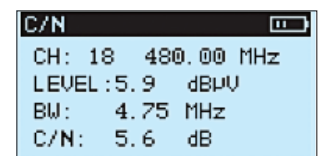

C1200 DVB-C Meter

Key Benefit

- Analog TV Analysis: Level, Tilt, C/N, Scan and Trunk Voltage
- Digital TV Analysis: Power Level, MER and BER
- 128x64 backlit LCD screen
- Li-ion battery provides >4 hrs. operation
- Upgrade software and edit channel plans easily via USB interface

The C1200 DVB-C Meter is specially designed for installation and field technicians seeking to quickly ensure the quality of digital and analog cable services. With a streamlined design and simple user interface, the C1200 offers the most cost-effective choice for a variety of applications.

Specifications

Analog CATV	
Frequency Range	5~1200MHz
Level	30~120dBuV
Accuracy	±2.0dB
RBW	300K
C/N	>50dB
C/N Accuracy	±3.0dB
Others	Channel Scan, Tilt, Trunk Voltage
DVB-C	
Frequency Range	5~1200MHz
Power Level	30 ~ 110dBuV
Power Level Accuracy	±2.0dB
MER	>40
MER Accuracy	±2.0dB
BER	1E-3~1E-9
Modulation Type	16 / 32 / 64 / 128 / 256 QAM (J.83A/C), 64 / 256 QAM (J.83B)
Symbol Rate	1~7 MS/s
Interface	
RF Input	75Ω J Type
AC Adapter	12V/1.2A
USB	Mini-USB
Battery	
Capacity	8.4V/1.6A
Working Time	>4 hours
Charging Time	3 hours
Other Specification	
Dimensions (H×W×D)	153mm x 93mm x 42mm (6.0" x 3.7" x 1.7")
Weight	358g (12.6 oz)

Ordering Information

SKU No.	Description
C1200	Mini Signal Level Meter, 46 MHz ~ 1 GHz, 75Ω or BNC
DS2400-703	2-Prong Power Cord plus Ground (Europe except UK)
308-0022-01	3-Prong Power Cord plus Ground (US)
DS2400-705	3-Prong Power Cord plus Ground (UK)
DS2400-704	3-Prong Power Cord plus Ground (Australia)
C1200-001	English Instruction Manual (hard copy)
SFL10-KK	Toko Type F(f) to F(f) Connector